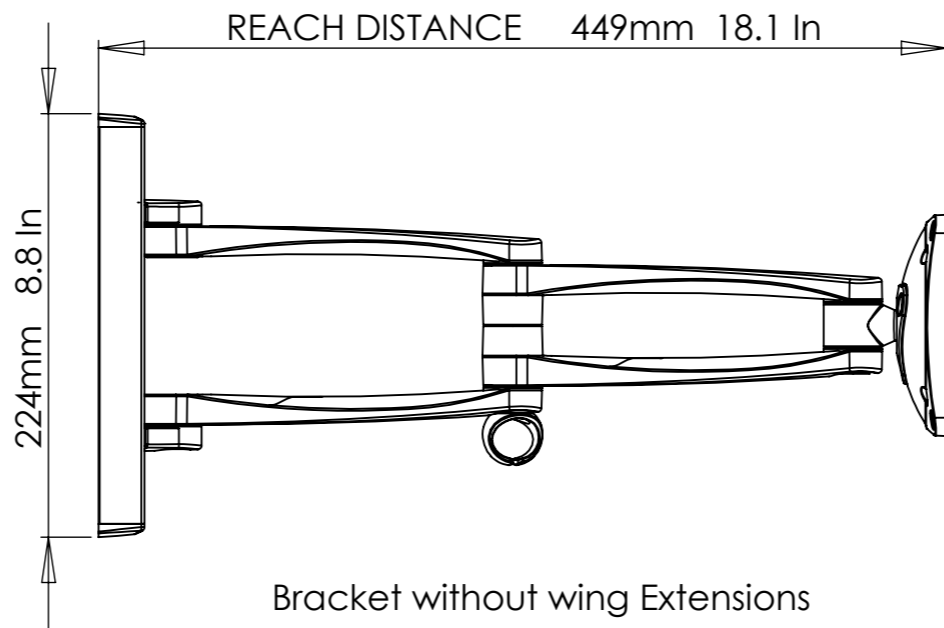

Versie date : 7-11-2007

DYNO SMALL

Mesurements in MM Inches

Bracket without wing Extensions

Bracket with wing Extensions