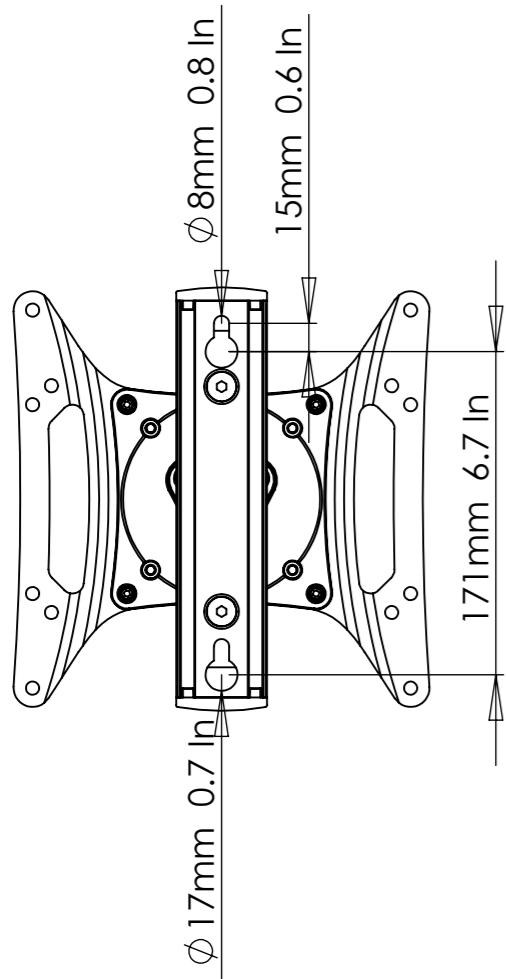

Versie date : 7-11-2007

DYNO SMALL

Mesurements in MM Inches

Bracket without wing Extensions

Bracket with wing Extensions