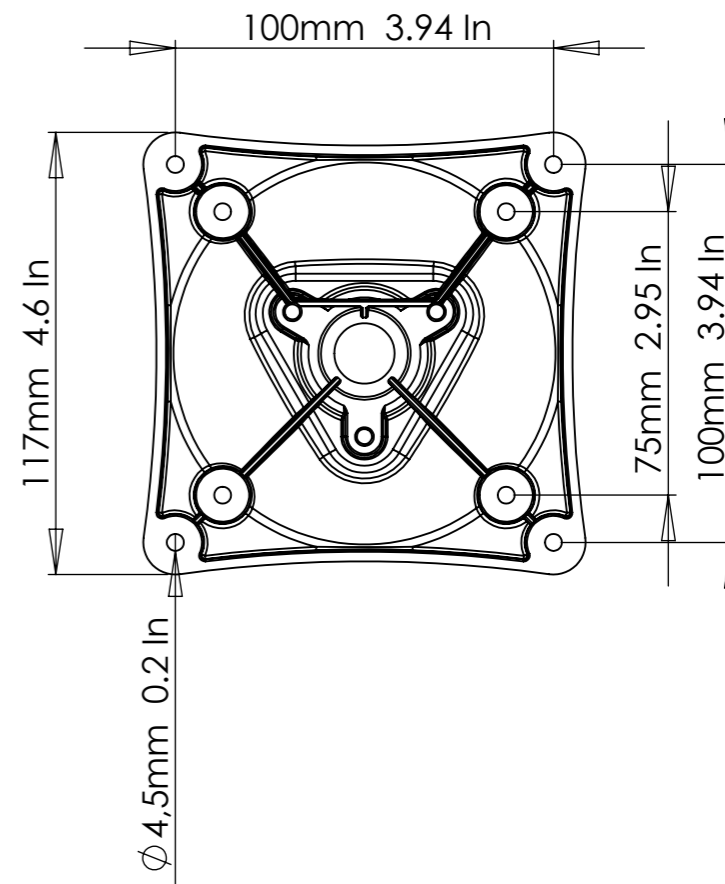

Versie date : 7-11-2007

DYNO SMALL

Mesurements in MM Inches

Bracket without wing Extensions

Bracket with wing Extensions