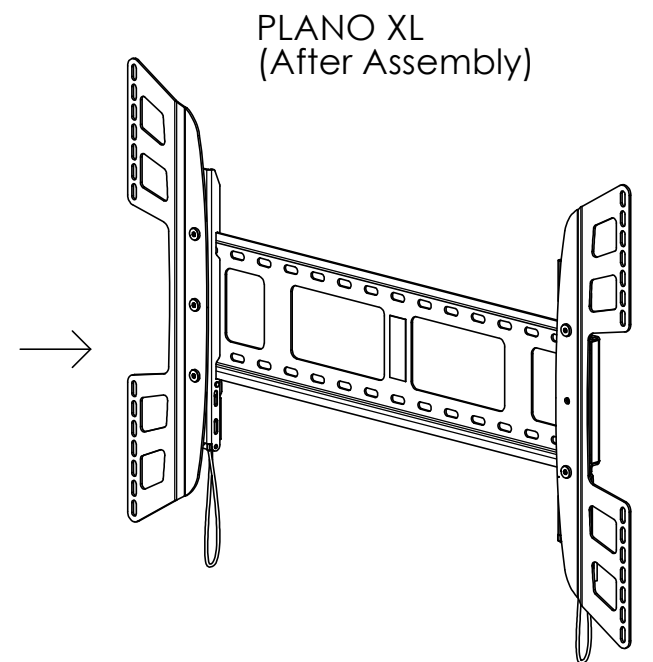

# Flexo-Plano Combo XL

Measurements in mm and [Inches]

PLANO XL

FLEXO XL

FLEXO XL

PLANO XL OPTION  
(Included)

PLANO XL  
(After Assembly)

Max. Mounting  
[24.0]  
610