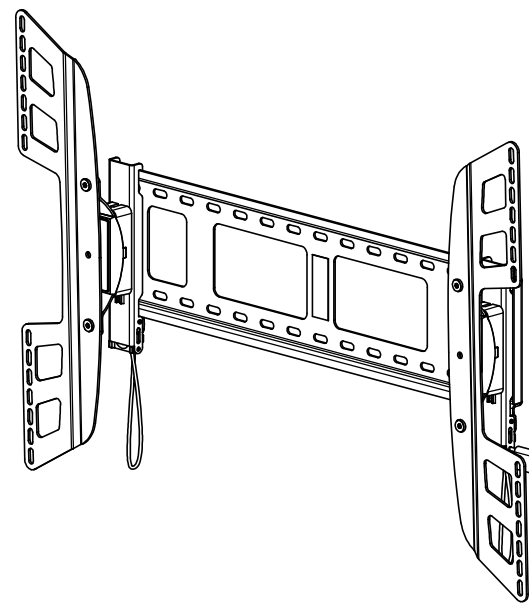

# Flexo-Plano Combo XL

Measurements in mm and [Inches]

PLANO XL

FLEXO XL

FLEXO XL

PLANO XL OPTION  
(Included)

PLANO XL  
(After Assembly)

Max. Mounting  
[24.0]  
610