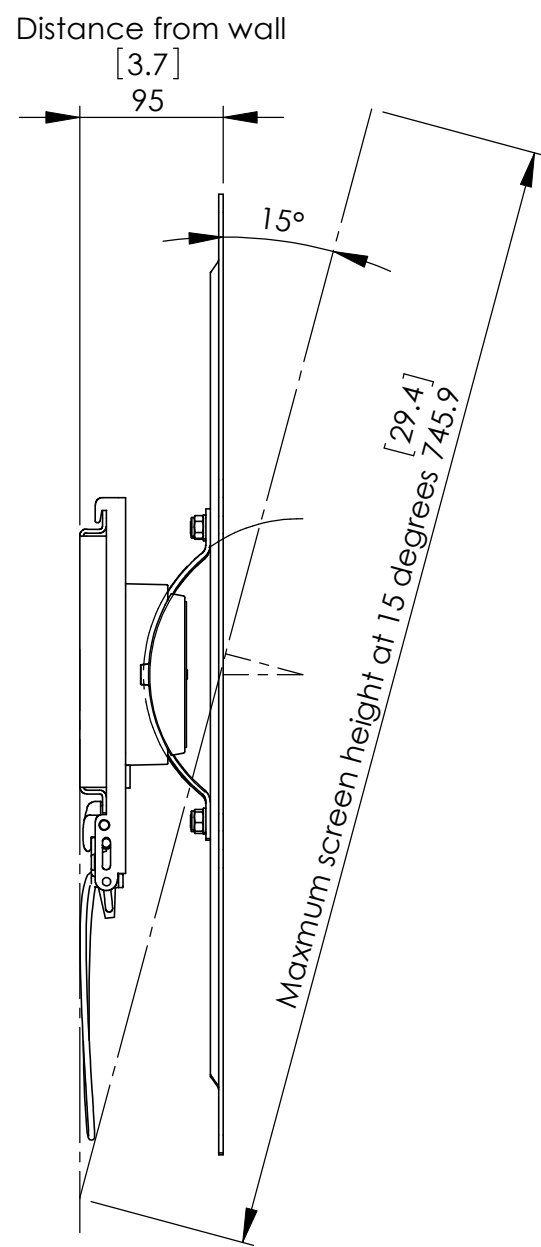

# Flexo-Plano Combo XL

Measurements in mm and [Inches]

PLANO XL

FLEXO XL

FLEXO XL

PLANO XL OPTION  
(Included)

PLANO XL  
(After Assembly)

Max. Mounting  
[24.0]  
610