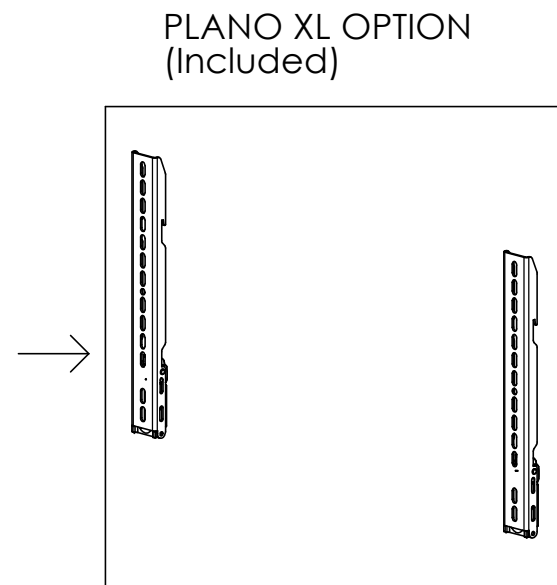

# Flexo-Plano Combo XL

Measurements in mm and [Inches]

PLANO XL

FLEXO XL

FLEXO XL

PLANO XL OPTION  
(Included)

PLANO XL  
(After Assembly)

Max. Mounting  
[24.0]  
610