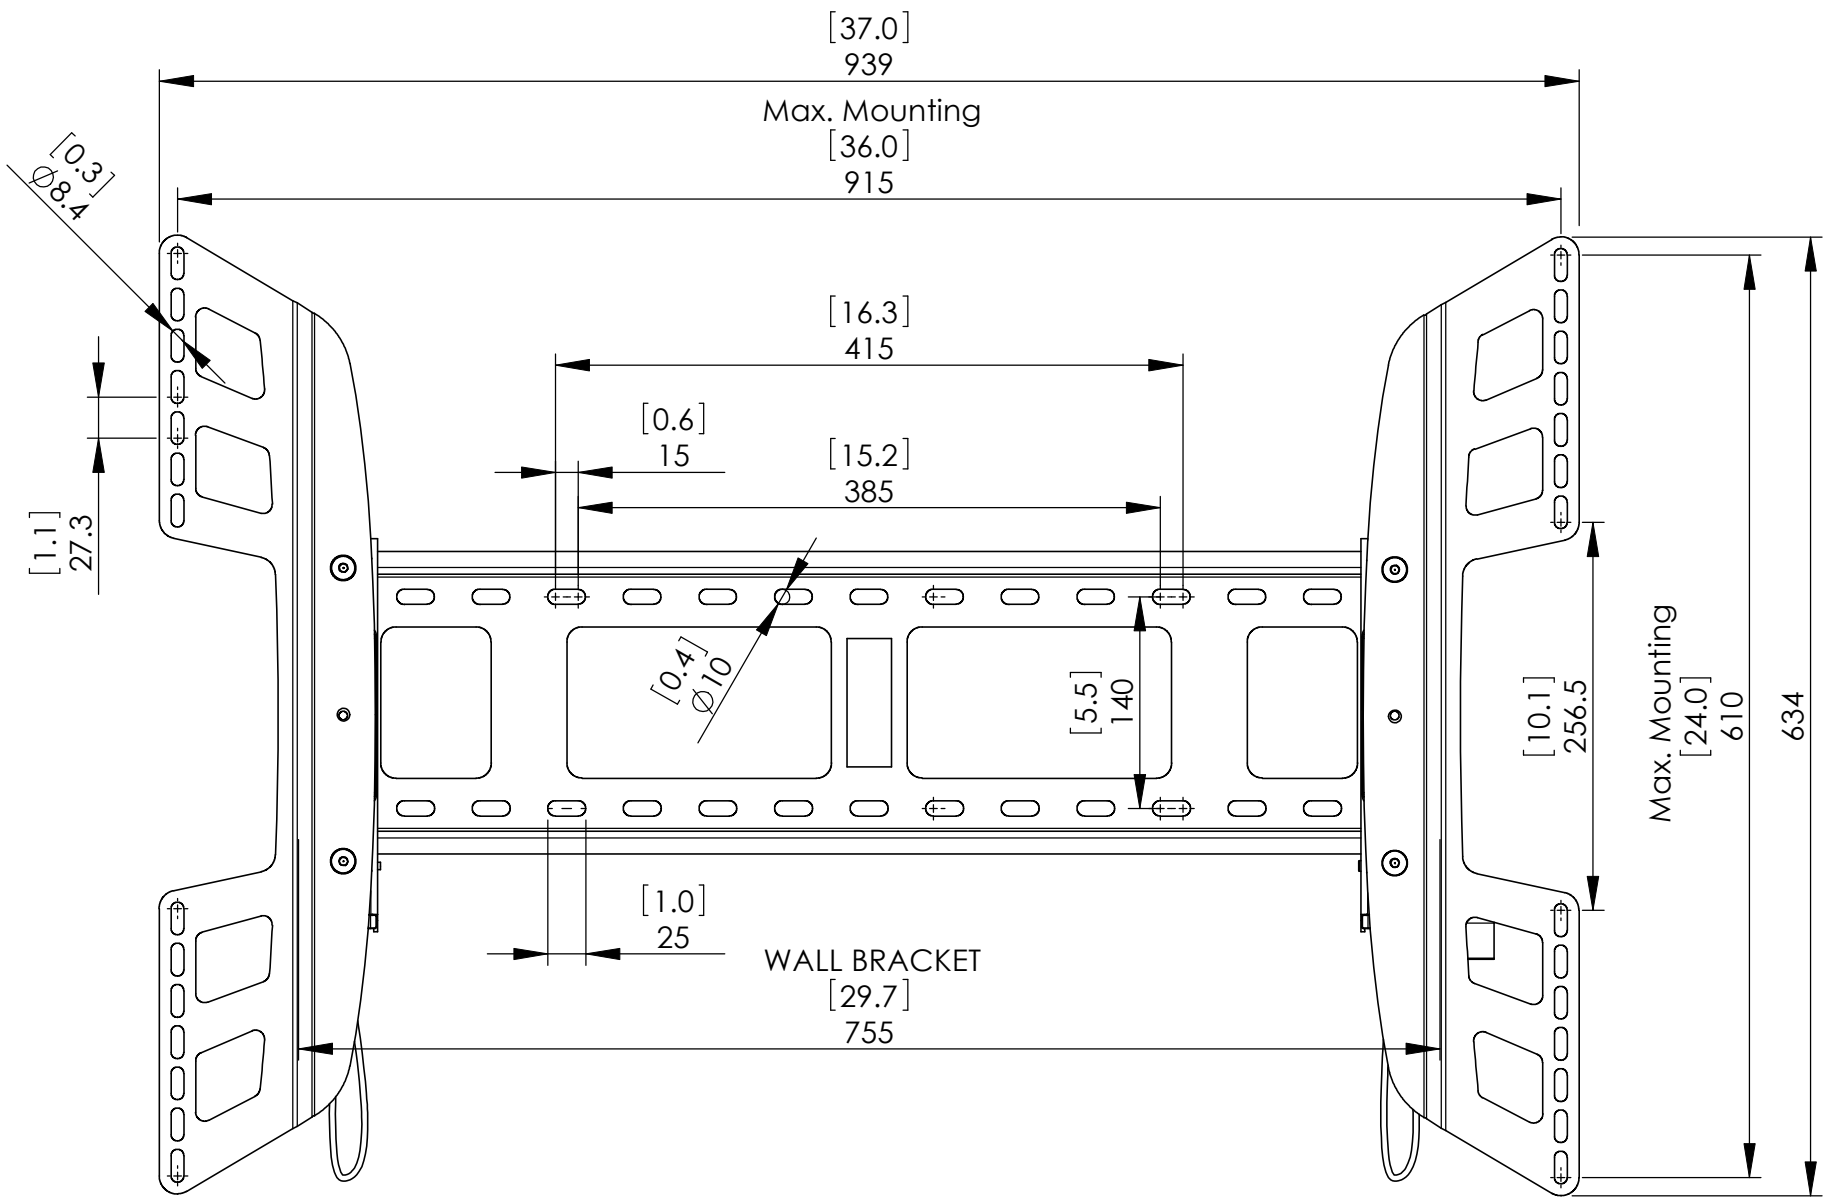

# Flexo-Plano Combo XL

Measurements in mm and [Inches]

PLANO XL

FLEXO XL

FLEXO XL

PLANO XL OPTION  
(Included)

PLANO XL  
(After Assembly)

Max. Mounting  
[24.0]  
610