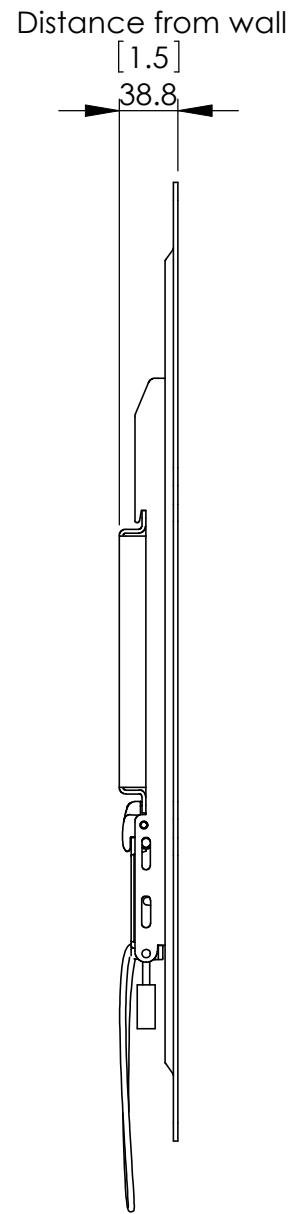

# Flexo-Plano Combo XL

Measurements in mm and [Inches]

PLANO XL

FLEXO XL

FLEXO XL

PLANO XL OPTION  
(Included)

PLANO XL  
(After Assembly)

Max. Mounting  
[24.0]  
610