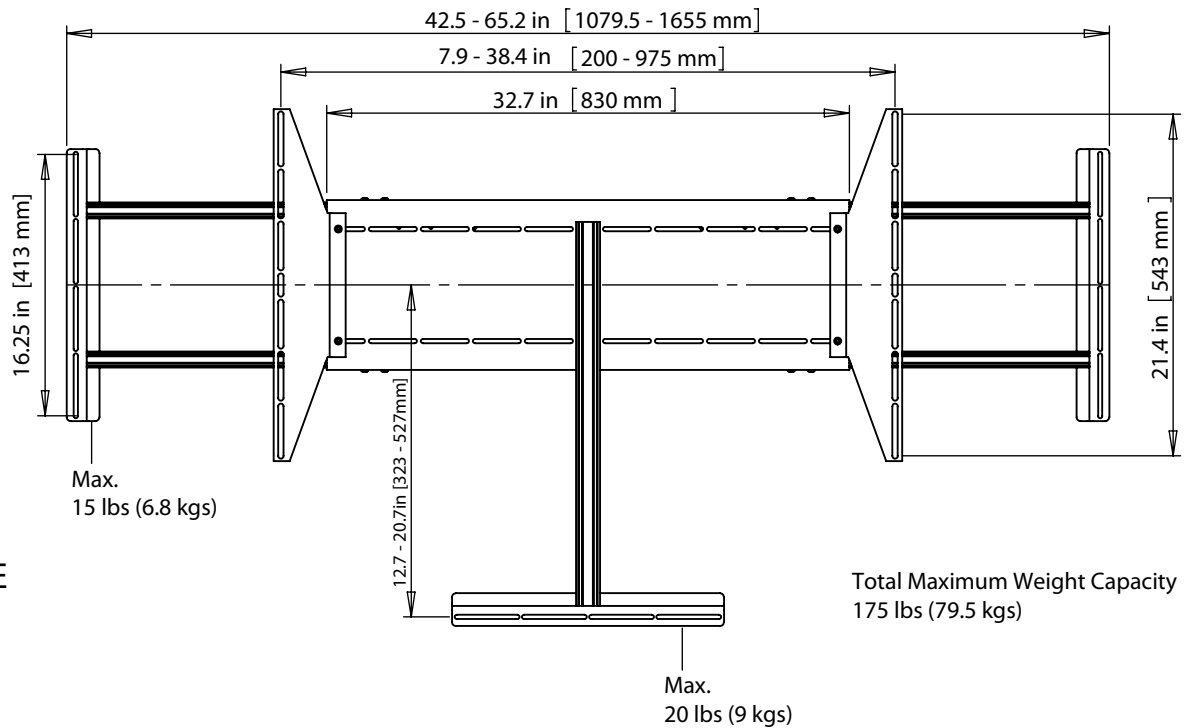

Version Date : 4-07-09

FLEXO 200 AUDIO / VIDEO X- LARGE FX200AV-XL

Measurements in MM Inches

Total Maximum Weight Capacity
175 lbs (79.5 kgs)