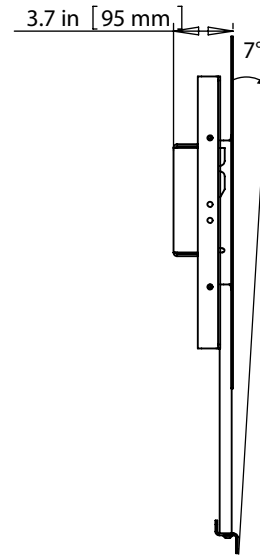

Version Date : 4-07-09

FLEXO 200 AUDIO / VIDEO X- LARGE FX200AV-XL

Measurements in MM Inches

Total Maximum Weight Capacity
175 lbs (79.5 kgs)