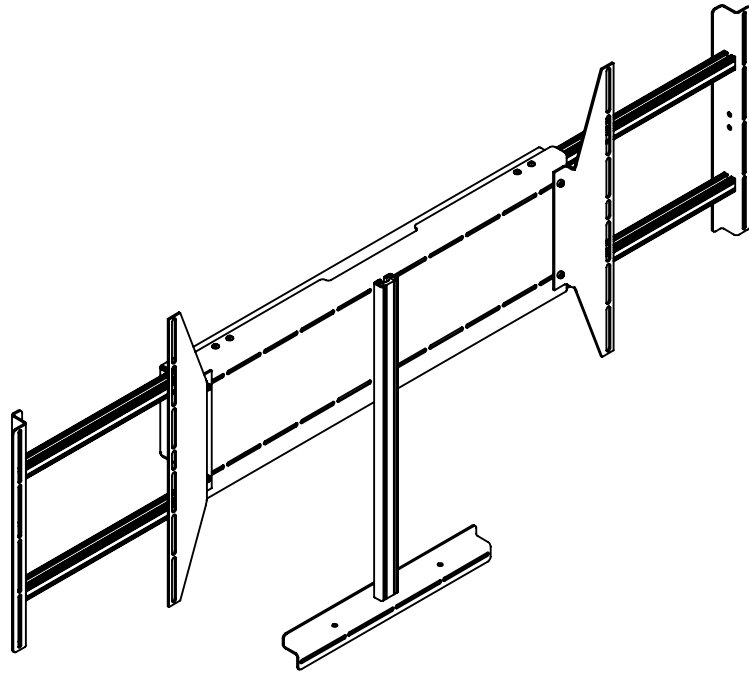

Version Date : 4-07-09

FLEXO 200 AUDIO / VIDEO X- LARGE FX200AV-XL

Measurements in MM Inches

Total Maximum Weight Capacity
175 lbs (79.5 kgs)