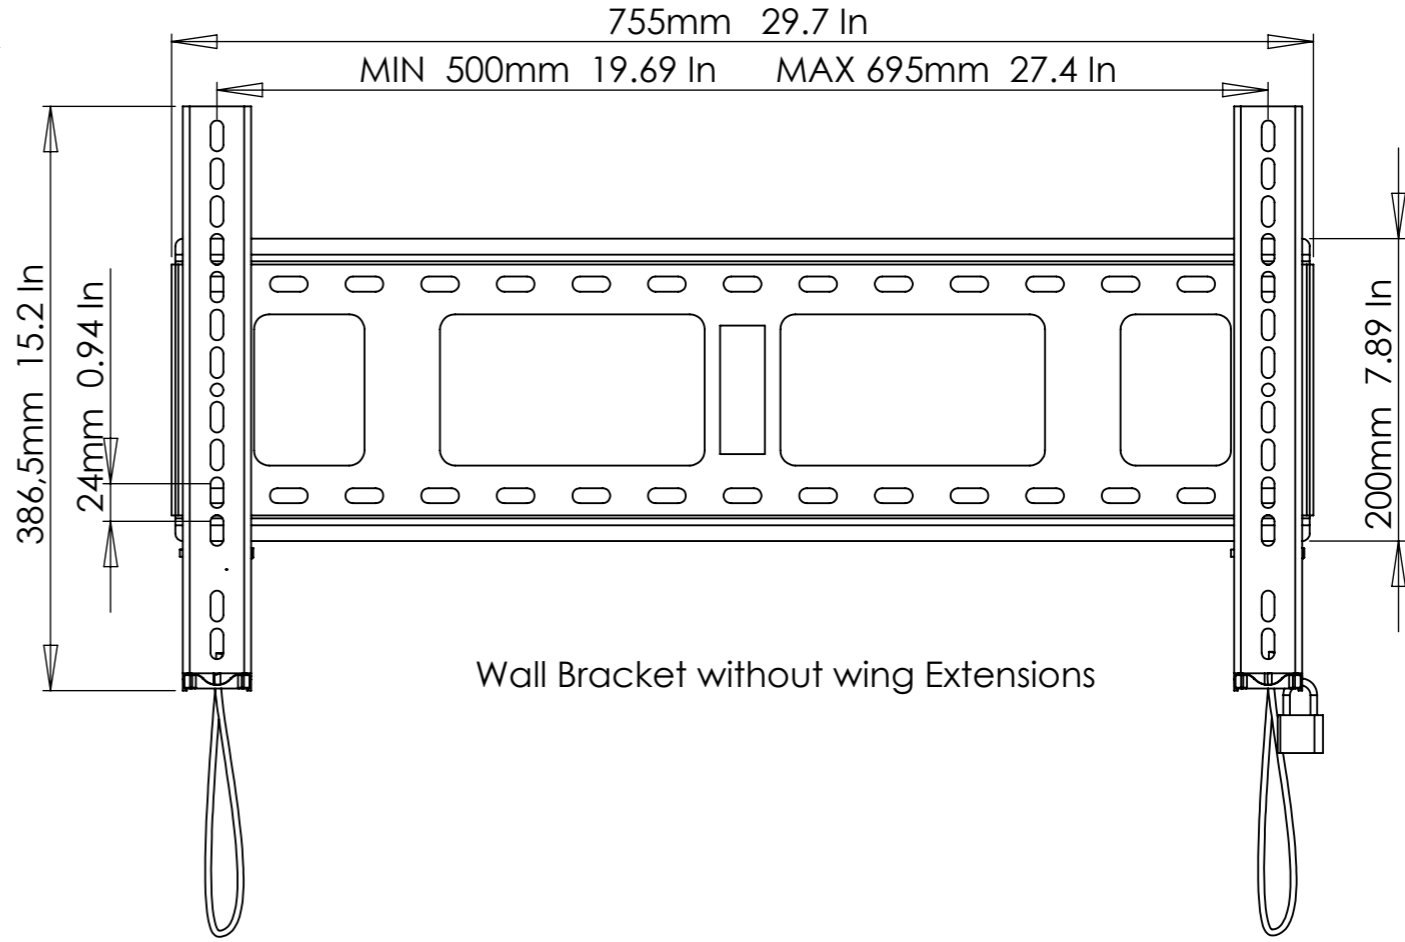

Versie date : 7-11-2007

PLANO LARGE

Mesurements in MM Inches

Wall Bracket without wing Extensions

Wall Bracket with wing Extensions