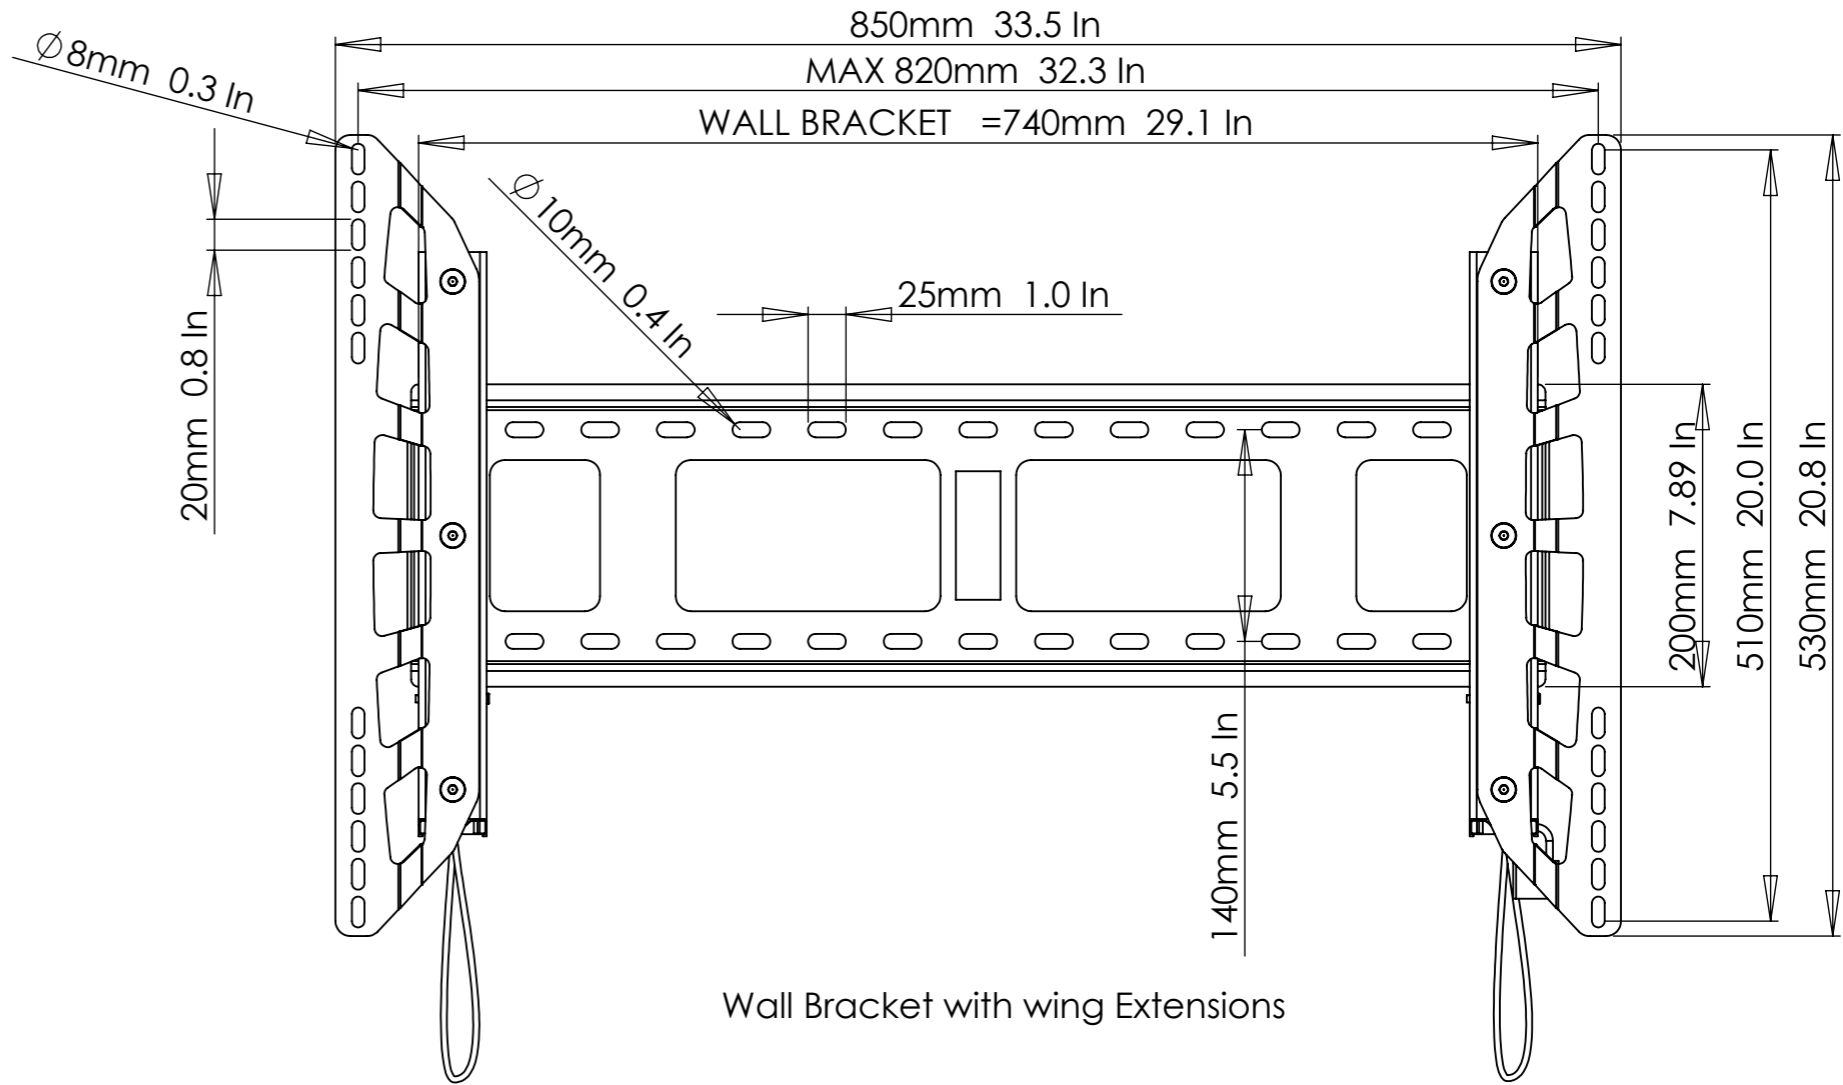

Versie date : 7-11-2007

PLANO LARGE

Mesurements in MM Inches

Wall Bracket without wing Extensions

Wall Bracket with wing Extensions