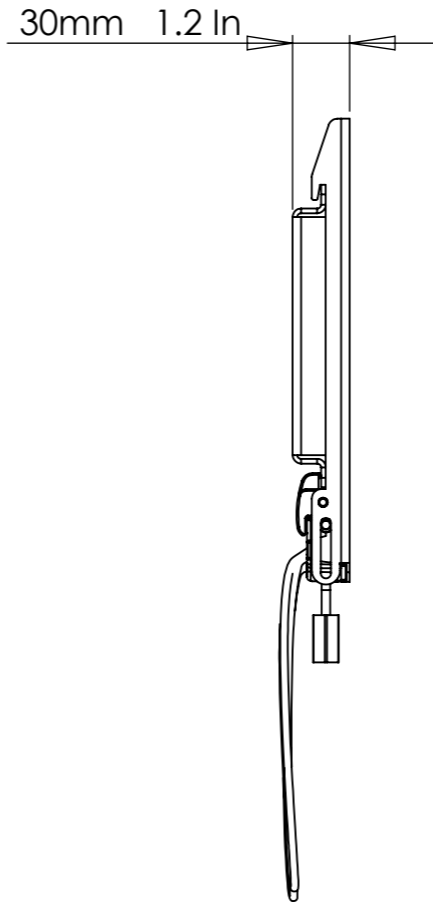

Versie date : 7-11-2007

PLANO MEDIUM

Mesurements in MM Inches

Wall Bracket without wing Extensions

Wall Bracket with wing Extensions