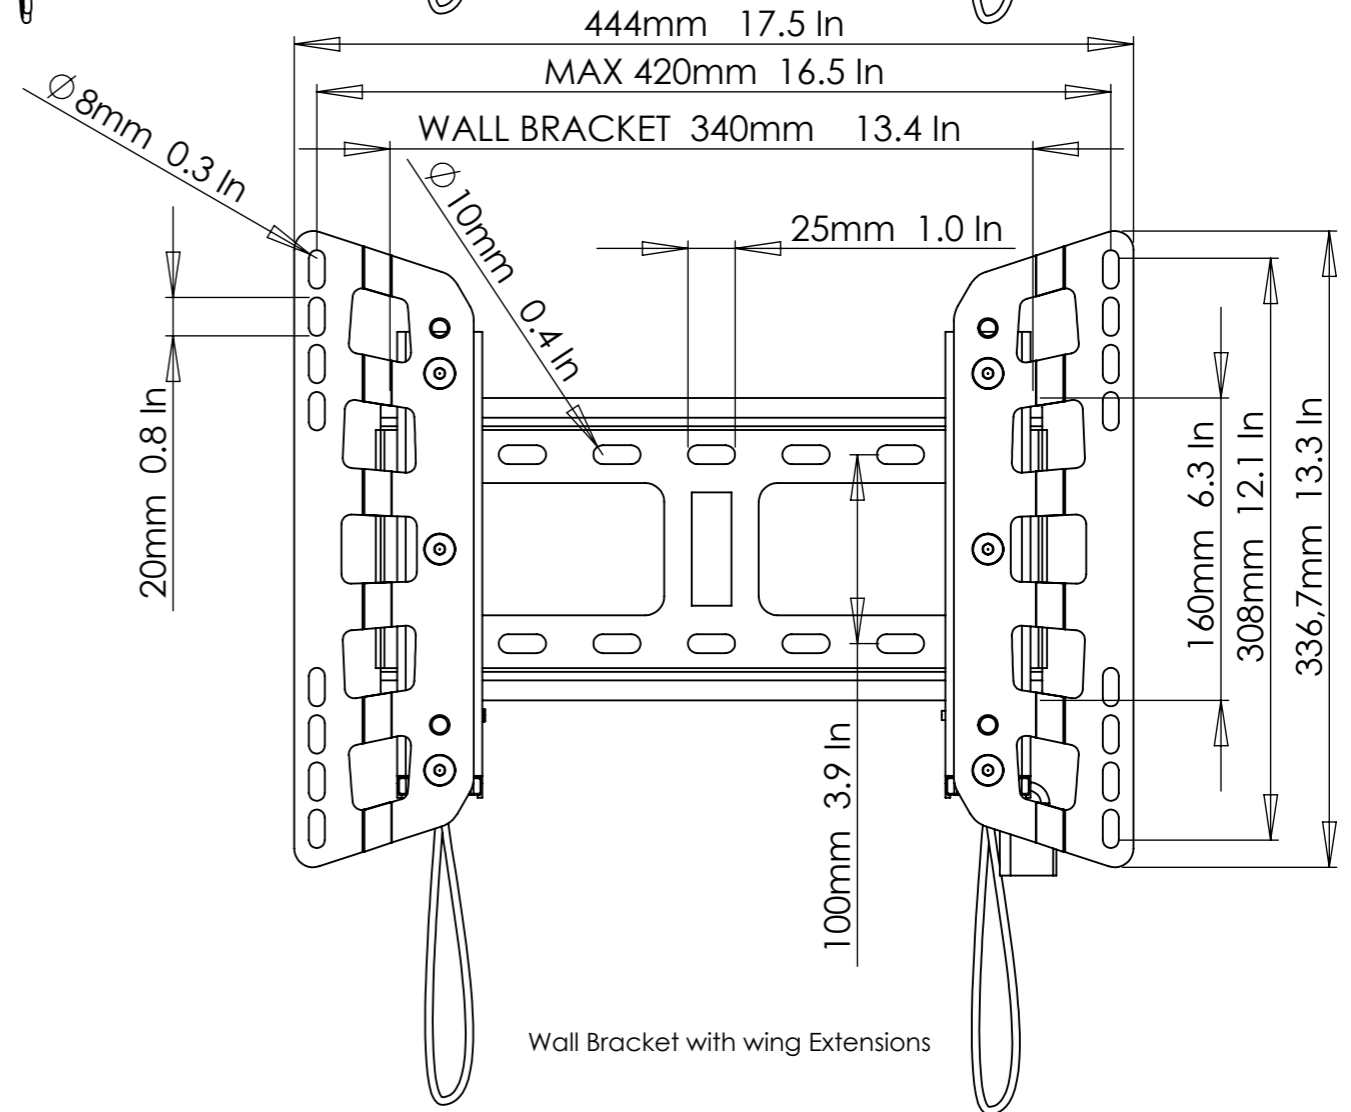

Versie date : 7-11-2007

PLANO MEDIUM

Mesurements in MM Inches

Wall Bracket without wing Extensions

Wall Bracket with wing Extensions