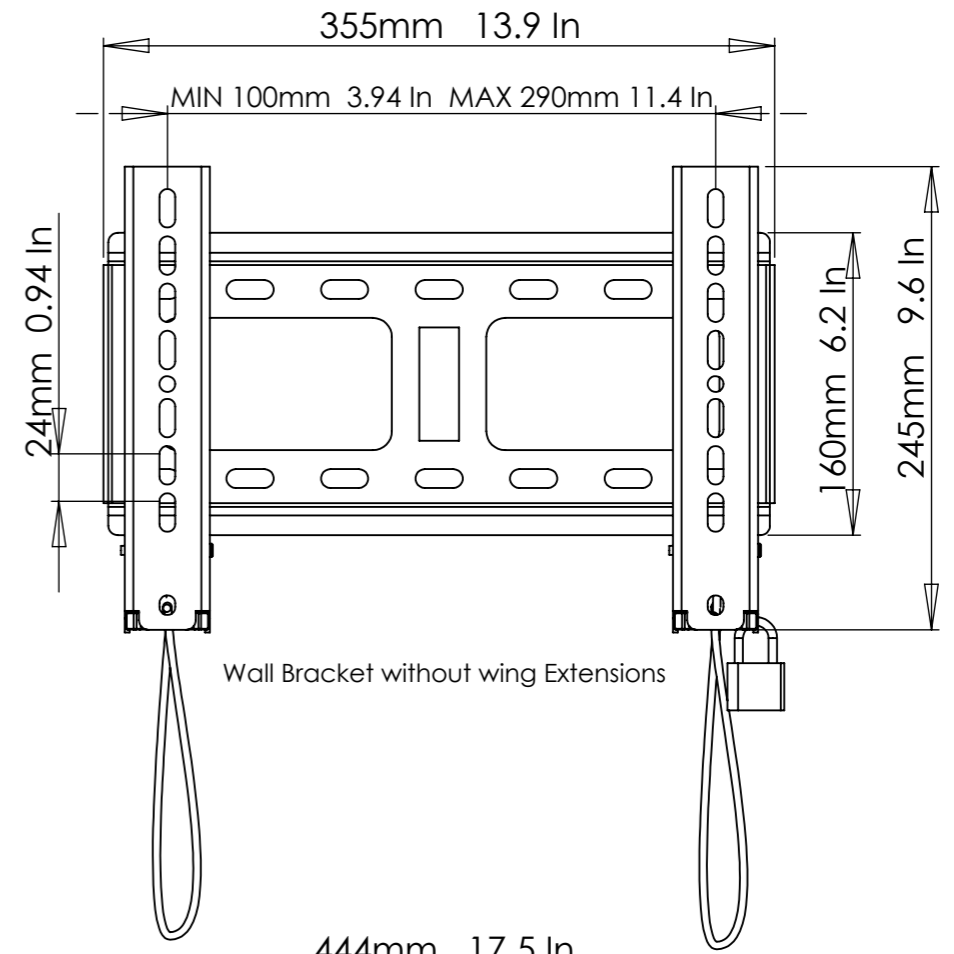

Versie date : 7-11-2007

PLANO MEDIUM

Mesurements in MM Inches

Wall Bracket without wing Extensions

Wall Bracket with wing Extensions