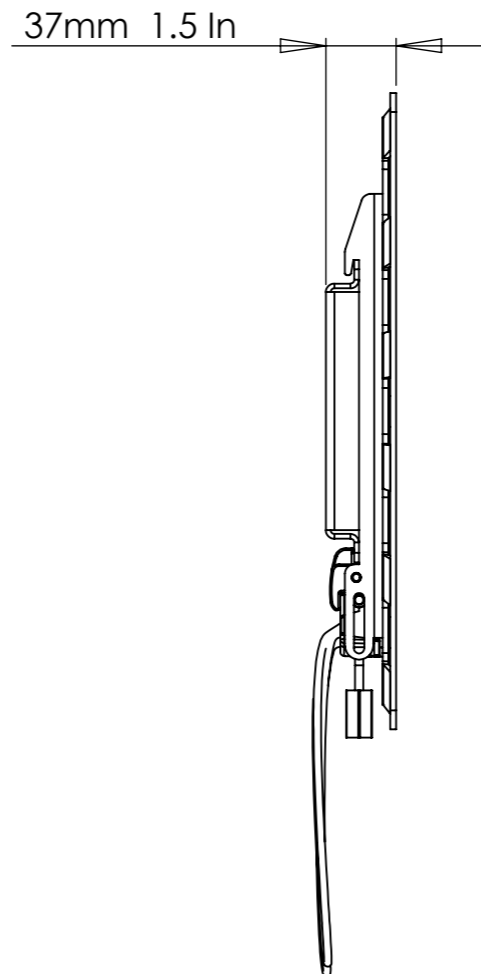

Versie date : 7-11-2007

PLANO MEDIUM

Mesurements in MM Inches

Wall Bracket without wing Extensions

Wall Bracket with wing Extensions