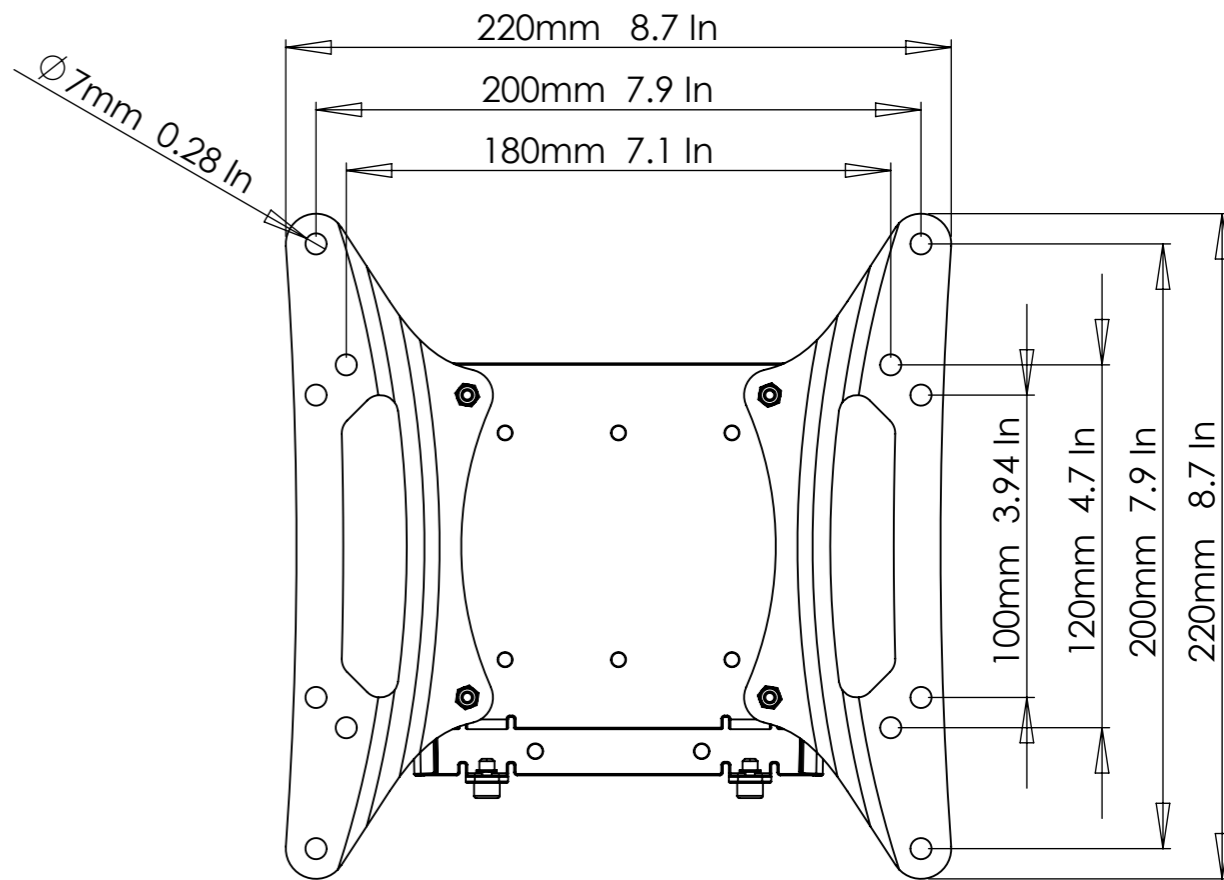

Versie date : 25-7-2008

Screen Bracket without wing Extensions

Screen Bracket with wing Extensions

# PLANO SMALL

Mesurements in MM Inches