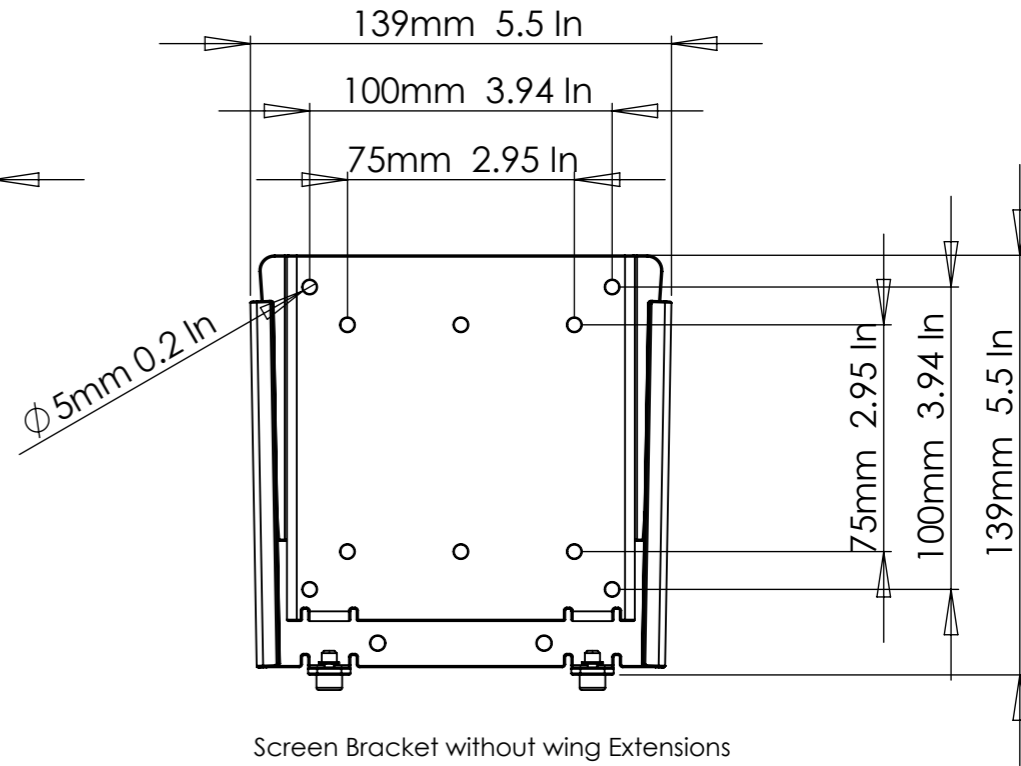

Versie date : 25-7-2008

Screen Bracket without wing Extensions

Screen Bracket with wing Extensions

# PLANO SMALL

Mesurements in MM Inches