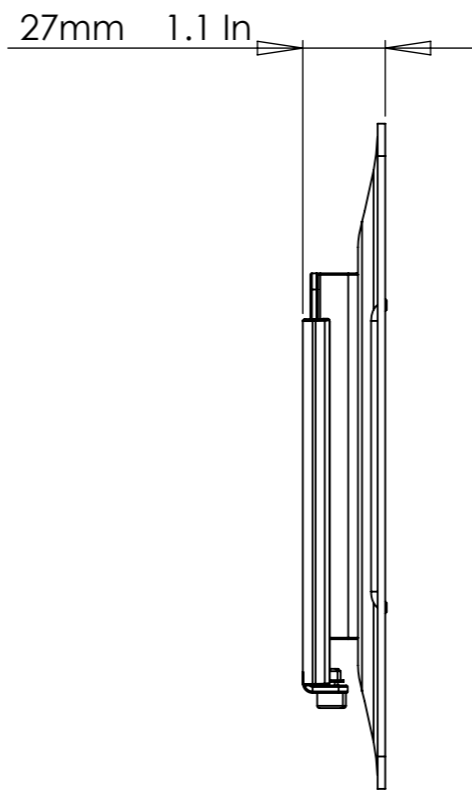

Versie date : 25-7-2008

Screen Bracket without wing Extensions

Screen Bracket with wing Extensions

# PLANO SMALL

Mesurements in MM Inches