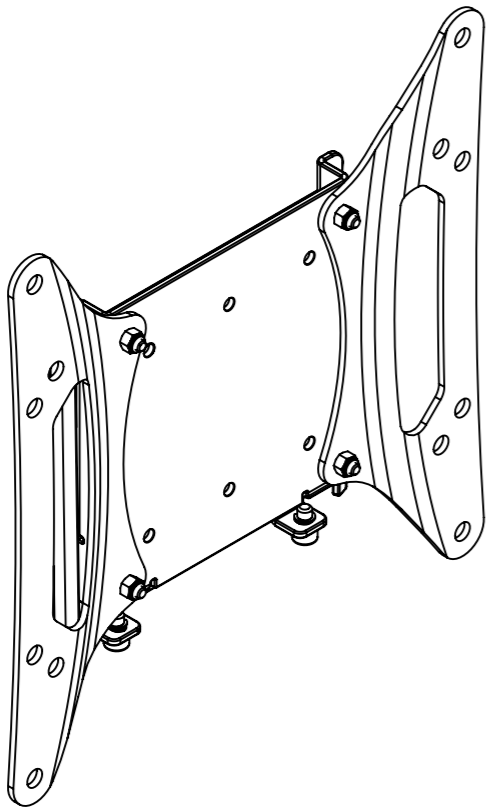

Versie date : 25-7-2008

Screen Bracket without wing Extensions

Screen Bracket with wing Extensions

# PLANO SMALL

Mesurements in MM Inches