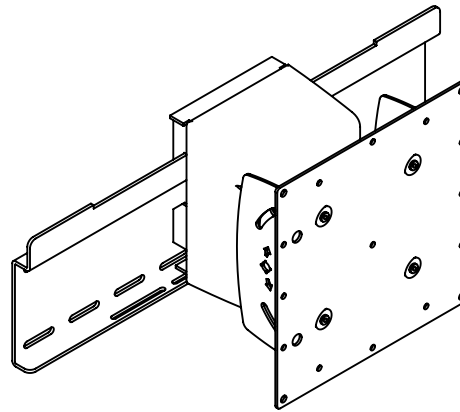

PILOT 100 SMALL

FLAT PANEL MOUNTING PATTERNS	
VESA 75	
VESA 100	
VESA 200	
VESA 100x200	
VESA 120x180	

DIMENSIONS	
WIDTH	18.21 in [460 mm]
HEIGHT	8.5 in [214 mm]
TILT UP	+7 DEGREES
TILT DOWN	-16 DEGREES
TILT SIDE TO SIDE	+/-30 DEGREES

SINGLE STUD VIEW

DOUBLE STUD VIEW